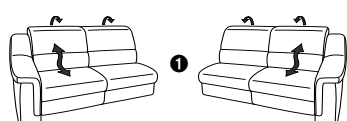

20

19 W/D/H: 176/106/86