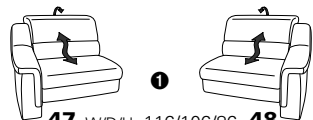

48

47 W/D/H: 116/106/86