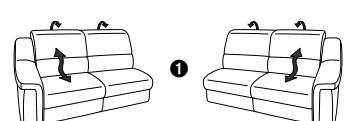

18

17 W/D/H: 146/106/86