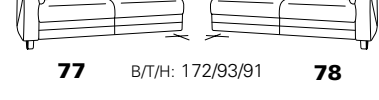

88 mit Wallfree
manuell oder elektrisch
B/T/H: 128/202/91

41 manuelle Recamiere
B/T/H: 94/165/108

42 manuelle Recamiere
B/T/H: 94/165/108

43 elektr. Recamiere
B/T/H: 94/165/108

44 elektr. Recamiere
B/T/H: 94/165/108

Abschlusselemente ohne Funktion

73Y B/T/H: 183/95/91

74Y B/T/H: 183/95/91

71Y B/T/H: 143/95/91

72Y B/T/H: 143/95/91

65 B/T/H: 202/93/91

66 B/T/H: 202/93/91

77 B/T/H: 172/93/91

78 B/T/H: 172/93/91

63 B/T/H: 142/93/91

64 B/T/H: 142/93/91

37 B/T/H: 102/93/91

38 B/T/H: 102/93/91

69 B/T/H: 97/93/91

70 B/T/H: 97/93/91

33 B/T/H: 82/93/91