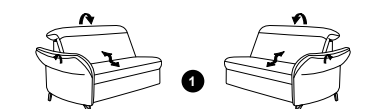

47 W/D/H: 109/111/84