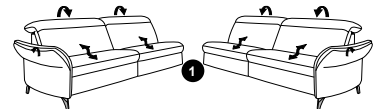

Composition 71/89/86
in 27 Eleganza elfenbein

Model plan 1065

the Wallfree function is available manually or electrically adjustable!

available in two seat heights: 44 cm and 46 cm.
Indicated dimensions apply to seat height of 44 cm.

1 only combineable with variants, which are close to the floor
2 close to the floor

corner elements

89
W/D/H: 117/117/84

75
W/D/H: 117/117/84

59
W/D/H: 107/107/84

end elements

with Wallfree function

87 W/D/H: 199/111/84