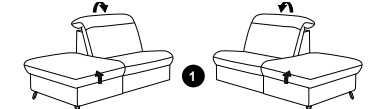

71 W/D/H: 138/109/84