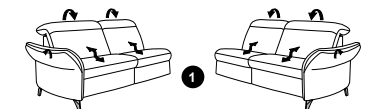

83 W/D/H: 139/111/84