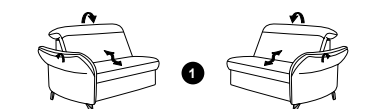

45 W/D/H: 94/111/84