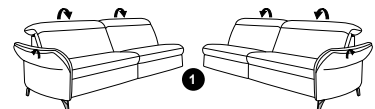

Composition 71/89/86
in 27 Eleganza elfenbein

Model plan 1065

the Wallfree function is available manually or electrically adjustable!

available in two seat heights: 44 cm and 46 cm.
Indicated dimensions apply to seat height of 44 cm.

85 W/D/H: 169/111/84

83 W/D/H: 139/111/84

47 W/D/H: 109/111/84

45 W/D/H: 94/111/84

43 W/D/H: 79/111/84

21 W/D/H: 199/111/84

19 W/D/H: 169/111/84

17 W/D/H: 139/111/84

without Wallfree function

73 W/D/H: 153/109/84

71 W/D/H: 138/109/84

67 W/D/H: 199/111/84

65 W/D/H: 169/111/84

63 W/D/H: 139/111/84

37 W/D/H: 109/111/84

35 W/D/H: 94/111/84