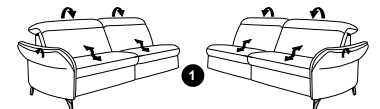

Composition 71/89/86
in 27 Eleganza elfenbein

Model plan 1065

the Wallfree function is available manually or electrically adjustable!

available in two seat heights: 44 cm and 46 cm.
Indicated dimensions apply to seat height of 44 cm.

1 only combineable with variants, which are close to the floor
2 close to the floor

corner elements

89
W/D/H: 117/117/84

75
W/D/H: 117/117/84

59
W/D/H: 107/107/84

end elements

with Wallfree function

87 W/D/H: 199/111/84