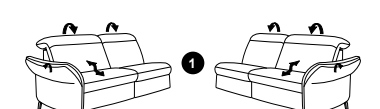

18
W/D/H: 139/111/84

17 W/D/H: 139/111/84