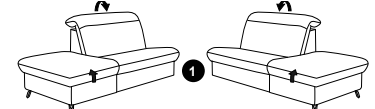

without Wallfree function

73 W/D/H: 153/109/84