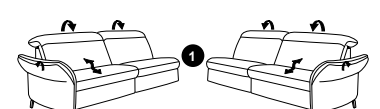

Composition 71/89/86
in 27 Eleganza elfenbein

Model plan 1065

the Wallfree function is available manually or electrically adjustable!

available in two seat heights: 44 cm and 46 cm.
Indicated dimensions apply to seat height of 44 cm.

85 W/D/H: 169/111/84

83 W/D/H: 139/111/84

47 W/D/H: 109/111/84

45 W/D/H: 94/111/84

43 W/D/H: 79/111/84

21 W/D/H: 199/111/84

19 W/D/H: 169/111/84

17 W/D/H: 139/111/84