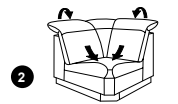

Composition 71/89/86
in 27 Eleganza elfenbein

Model plan 1065

the Wallfree function is available manually or electrically adjustable!

available in two seat heights: 44 cm and 46 cm.
Indicated dimensions apply to seat height of 44 cm.

1 only combineable with variants, which are close to the floor
2 close to the floor

corner elements

89
W/D/H: 117/117/84

75
W/D/H: 117/117/84

59
W/D/H: 107/107/84

end elements

with Wallfree function

87 W/D/H: 199/111/84