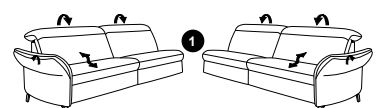

Composition 71/89/86
in 27 Eleganza elfenbein

Model plan 1065

the Wallfree function is available manually or electrically adjustable!

available in two seat heights: 44 cm and 46 cm.
Indicated dimensions apply to seat height of 44 cm.

85 W/D/H: 169/111/84

83 W/D/H: 139/111/84

47 W/D/H: 109/111/84

45 W/D/H: 94/111/84

43 W/D/H: 79/111/84

21 W/D/H: 199/111/84

19 W/D/H: 169/111/84

17 W/D/H: 139/111/84

without Wallfree function

73 W/D/H: 153/109/84

71 W/D/H: 138/109/84

67 W/D/H: 199/111/84

65 W/D/H: 169/111/84

63 W/D/H: 139/111/84

37 W/D/H: 109/111/84

35 W/D/H: 94/111/84